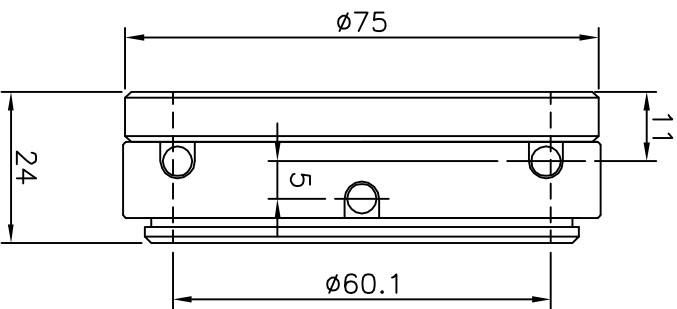

RESOURCE ENGINEECH (INDIA) PVT LTD.
 BARODA - 390010, INDIA.
 E MAIL :- into@resource.co.in.
 FAX NO:- +91-265-2638048

CUSTOMER NAME :-

DATA SHEET-

ALL DIMENSION
 IN MM

SCALE
 N.T.S.

3" BALL LOCK

6" BALL LOCK