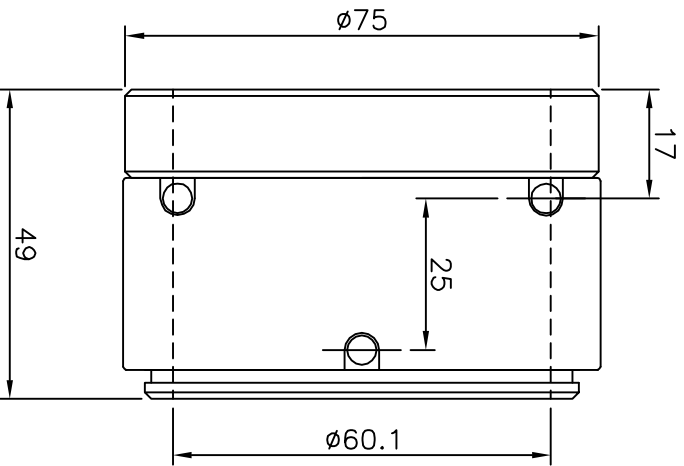

RESOURCE ENGINEECH (INDIA) PVT LTD.
 BARODA - 390010, INDIA.
 E MAIL :- into@resource.co.in.
 FAX NO:- +91-265-2638048

CUSTOMER NAME :-

DATA SHEET-

ALL DIMENSION
 IN MM

SCALE
 N.T.S.

3" BALL LOCK

6" BALL LOCK