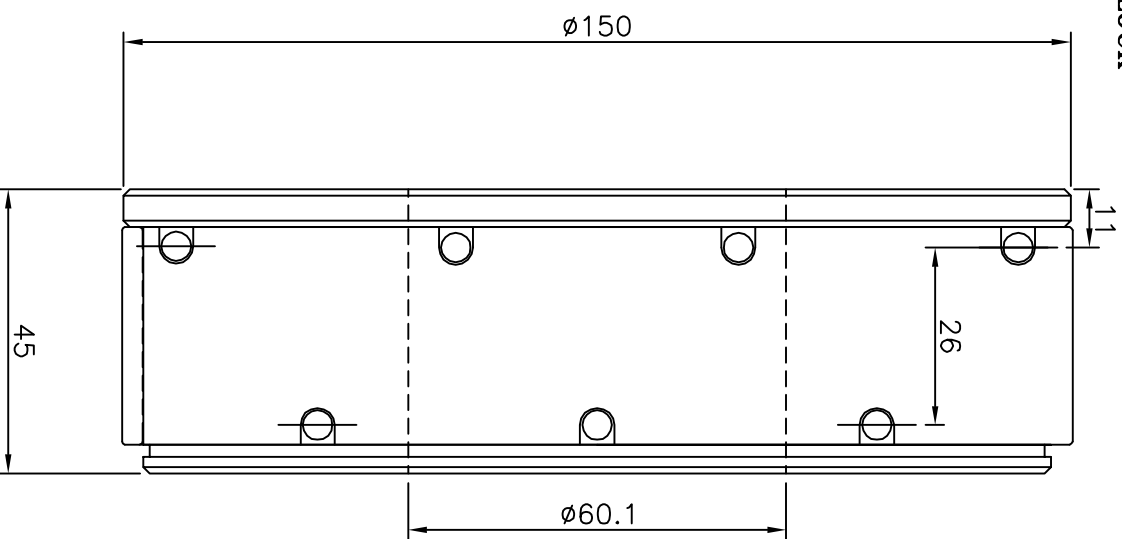

RESOURCE ENGINEECH (INDIA) PVT LTD.
 BARODA - 390010, INDIA.
 E MAIL :- into@resource.co.in.
 FAX NO:- +91-265-2638048

CUSTOMER NAME :-

DATA SHEET-

ALL DIMENSION
 IN MM

SCALE
 N.T.S.

3" BALL LOCK

6" BALL LOCK